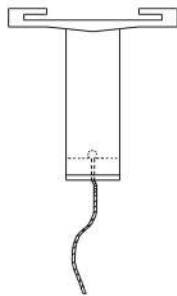

Colour 409 - Citrine

Recommended Hardware

FUZ Felt Flat Suspended Clouds

CBL445
Standard Length: 1m
Greater lengths available

CBL545
Standard Length: 1m
Greater lengths available

BSC241

NHC225

SHC229